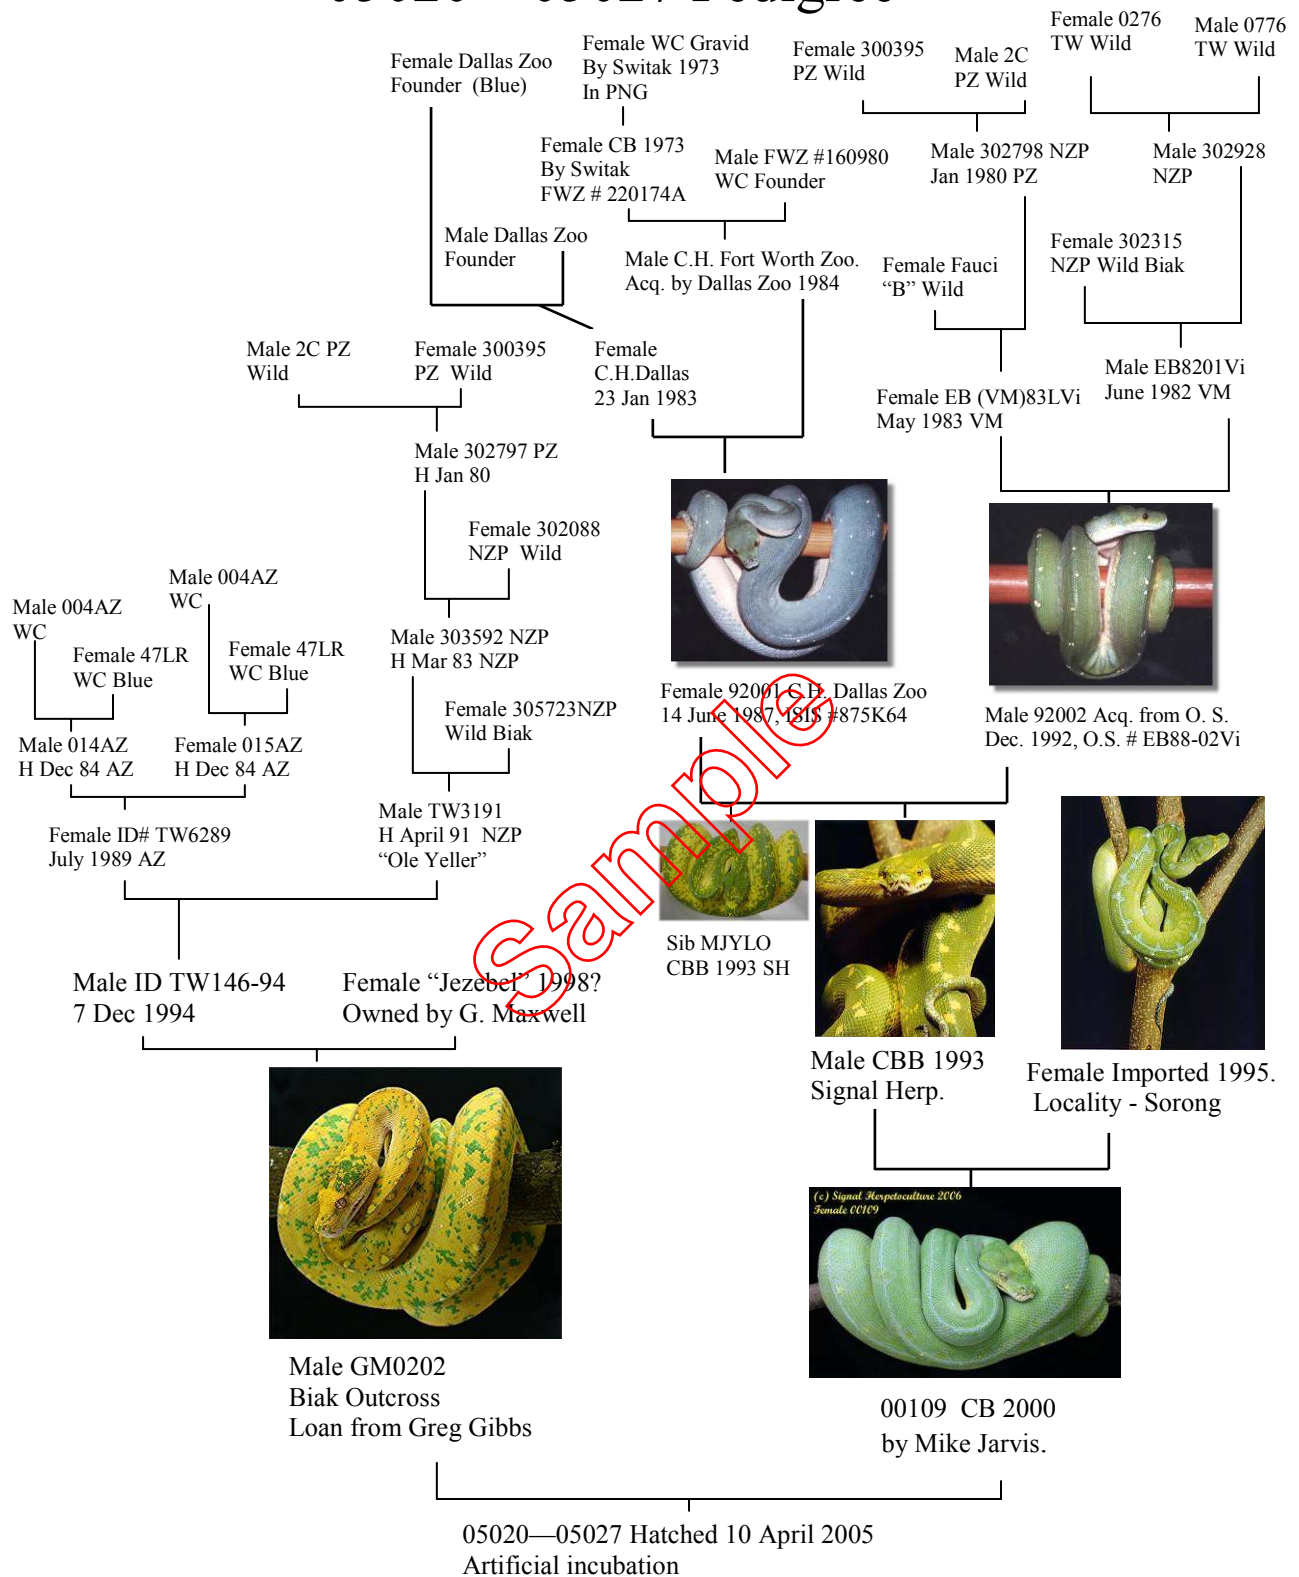

# Signal Herpetoculture

## 05020—05027 Pedigree

Signal Herpetoculture, P.O. Box 204, Signal Mtn., TN 37377  
Rico Walder, Owner 423.886.3029, www.signalherp.com