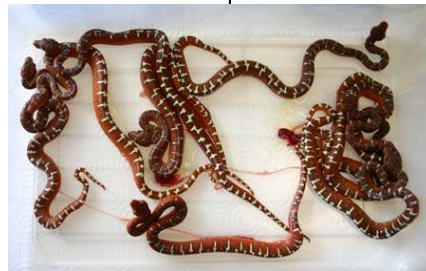

Signal Herpetoculture

Corallus caninus 08166—08174 Pedigree

Sire 97011 W.C. Import
Acq. From Hogtown Herps.

Dam 97017 W.C. Import
From Guyana, Hogtown Herps

Male ID# 99141
Born 23 September 1999

Dam 02021 AKA "Ms. Willie"
W.C. Import

Male 03104 Born 23 October 2003

Female 03101 Born 23 October 2003

08166—08174 Born 2 September 2008.
9 live, 4 stillborn and one infertile ova produced

Signal Herpetoculture, Rico Walder, Owner
P.O. Box 204, Signal Mtn., TN 37377
423.886.3029 rico@signalherp.com www.signalherp.com