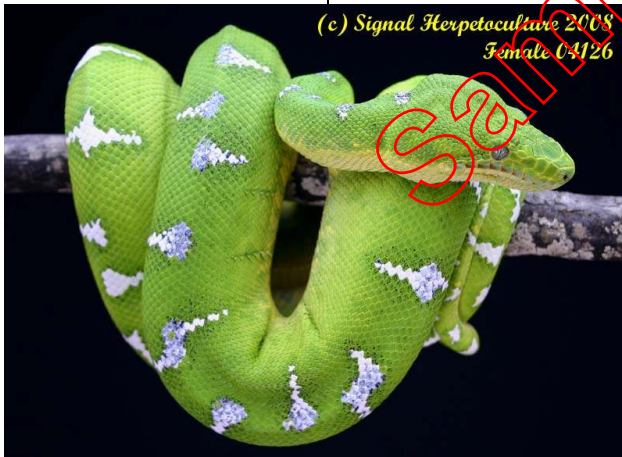

Signal Herpetoculture

Corallus caninus 09243—09252 Pedigree

Female ID# 01006
WC Import ~ 2000

Male ID# 02107
CB from gravid import.

Female ID# 04126
Born 29 August 2004

09243—09252 Born 16 September 2009.
10 Live neonates and 3 infertile ova produced.