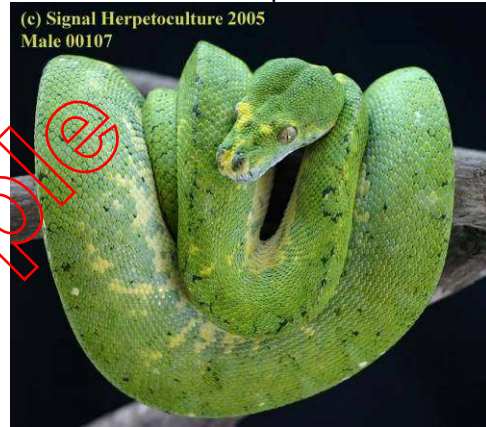

Signal Herpetoculture

Morelia viridis 10039—10055 Pedigree

Biak type female owned
by Ed Bradley.

Biak type male owned
by Ed Bradley.

Female # 96011
Indonesian Import
Biak type

Male # 99017
Indonesian Import
Biak type

Female Biak type ID# 03089
Hatched 11 May 2003
Produced by Ed Bradley

Male ID# 00107
Hatched 4 October 2000

10039—10055 Hatched 5 July 2010.
All maroon neonates.

SIGNAL HERPETOCULTURE, P.O. Box 204, Signal Mountain, TN. 37377
Rico Walder: Owner Phone: 423.886.3029
rico@signalherp.com www.signalherp.com