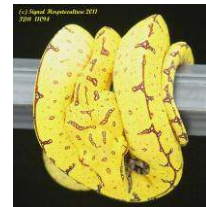

Signal Herpetoculture

Morelia viridis 11084—11094 Pedigree

Female and Male Prada line Manokwari types
Owned by Gary Schiavino

Male Prada line Manokwari type
Owned by Gary Schiavino

Clutch hatched 13 May 2011
Artificial incubation, 7 yellow & 4 red.