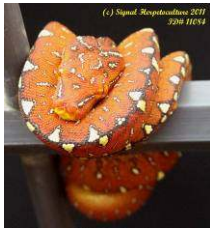

Signal Herpetoculture

Morelia viridis 11084—11094 Pedigree

Female and Male Prada line Manokwari types
Owned by Gary Schiavino

Male Prada line Manokwari type
Owned by Gary Schiavino

Clutch hatched 13 May 2011
Artificial incubation, 7 yellow & 4 red.